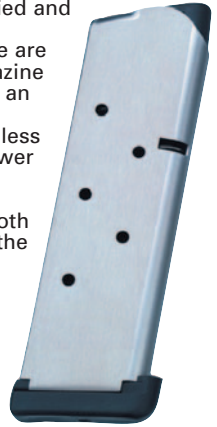

Baer Premium 1911 Magazines

We researched. We evaluated. We modified and made changes. After many months of experimentation, we are confident that we are now able to offer the very best 1911 magazine on the market. This is not just a re-hash of an existing magazine design. We developed completely new tooling, the very best stainless steel, and we adapted the best lip and follower designs we could find into most reliable working 1911 magazines you've ever used. The inside is as bright as a mirror and smooth as glass which allows the ammunition and the follower to glide effortlessly in the magazine tube. The base of the magazine is

removable for easy cleaning. Our Premium 1911 Magazine is available in stainless steel only and just for .45 ACP. When ordering, please specify either 7-round or 8-round (both will fit Government or Commanche/Commander models) or 7-round Stinger model.