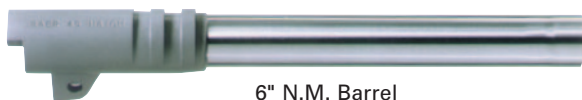

6" N.M. Barrel