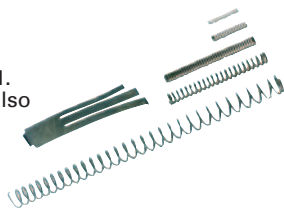

Baer 1911 Spring Set

All the springs necessary for your 1911. Specify recoil spring weight. Springs also available separately.

Baer Deluxe Match Commander Hammer and Sear (sold separately, not as a set)

The best you'll find. Precision made with exactly the right geometry for the very best action job. Both hammer and sear are also extremely hard, as you want them, and the surfaces all have the smoothest and brightest finish possible.