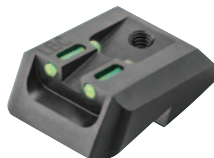

LBC Adjustable Sight With Night Sights

The same LBC sights described above but with tritium inserts installed on a special leaf. Excellent for low light applications.

Baer Deluxe Fixed Combat Sight

A superior tactical style sight and a very low profile. It also incorporates a no-snag design.