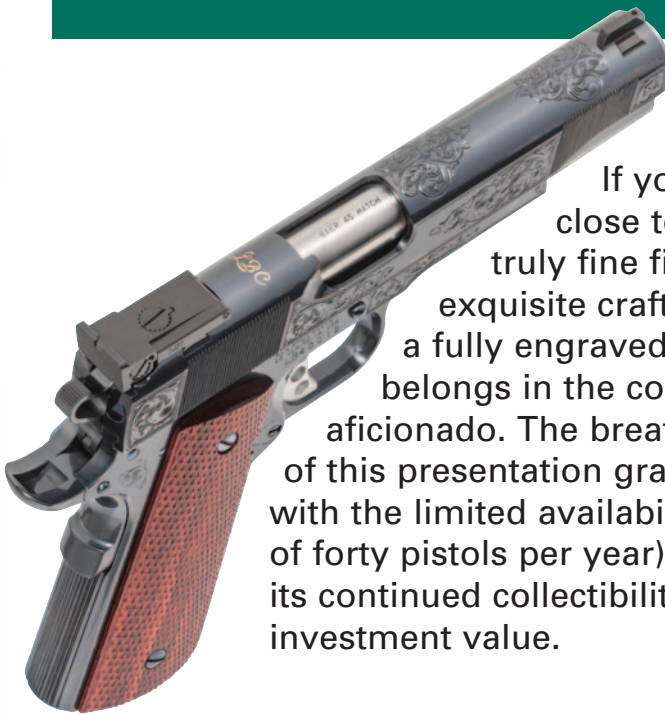

If you or someone close to you admires truly fine firearms and exquisite craftsmanship, here's a fully engraved masterpiece that belongs in the collection of a true aficionado. The breathtaking beauty of this presentation grade 1911 coupled with the limited availability (a maximum of forty pistols per year) will help ensure its continued collectibility and probable investment value.