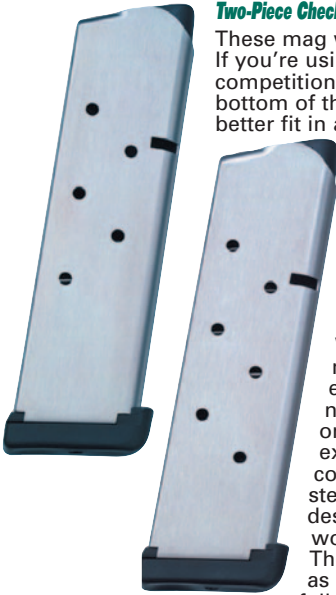

Baer 1911 Recoil Plug, Standard Style

Baer 1911 Recoil Rod, Standard Style

Two-Piece Checkered Mag Well

These mag wells are a great way to add extra versatility to your 1911. If you're using your pistol both for duty/defense and for occasional competition, the two-piece design allows you to remove the bottom of the oversized mag well after a match so it's a better fit in a standard holster. When installed on one of our own Les Baer pistols, we'll also bevel both the frame and the bottom of the mag well to create a huge magazine opening. They're available in flat style only, checkered at 25 lpi, and either blued or stainless.