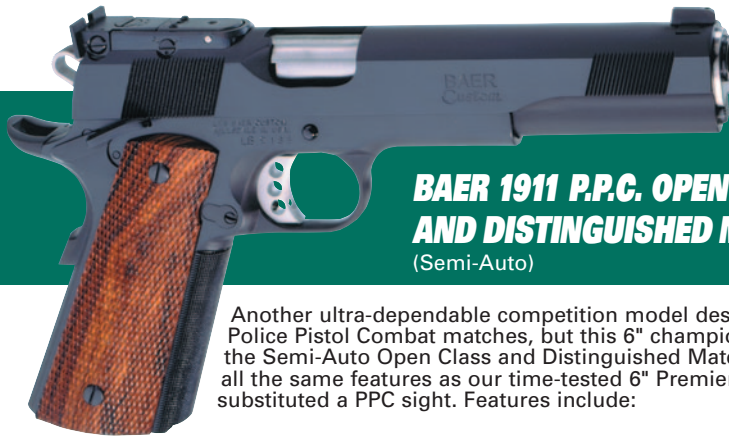

BAER 1911 P.P.C. OPEN CLASS AND DISTINGUISHED MATCH

(Semi-Auto)

Another ultra-dependable competition model designed for NRA Police Pistol Combat matches, but this 6" champion is aimed at the Semi-Auto Open Class and Distinguished Match. It includes all the same features as our time-tested 6" Premier II® but we have substituted a PPC sight. Features include:

Baer NM steel frame, NM slide and NM barrel with stainless bushing • Baer 6" slide fitted to frame • Double serrated slide • PPC sight • Baer dovetail front sight • Lowered and flared ejection port • Tuned and polished extractor • Baer extended ejector • Baer checkered slide stop • Baer speed trigger with crisp 4 lb pull • Baer deluxe Commander hammer and sear • Baer beavertail grip safety with pad • Flat serrated mainspring housing • Beveled mag well • Polished feed ramp and throated barrel • Baer extended ambi safety • High checkered front strap @ 30 lpi • Pistol tuned for total reliability • Baer Premium Checkered grips • Blued finish • (1) 8-round premium magazine

*Caliber: .45 ACP; .9mm w/supported chamber
Ask about our 1½" guarantee!*